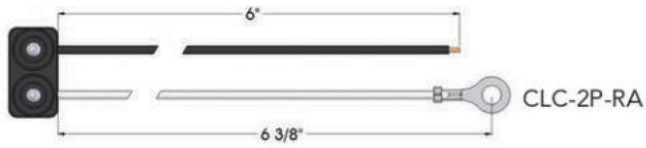

TRAILER LIGHT CONNECTORS

Easy to Install

Universal Design

5 yr Warranty

IP66 Weatherproof

Plug & Play

CLC-2P-RA

CLC-2P-SA

TLC-2P-RA

TLC-2P-SA

TLC-3P-RA

TLC-3P-RA-WR

TLC-3P-SA

TRLC-4P-SA

SPECIFICATION

Item Weight	4 Ounces
Bulb Type	LED
Amperage	10 A
Voltage	9-30 VDC
Waterproof	IP66 Rated
Available Pack	1, 2 & 10