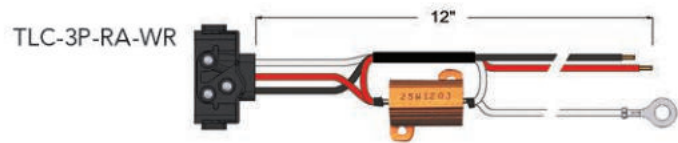

TRAILER LIGHT CONNECTORS

Easy to Install

Universal Design

5 yr Warranty

IP66 Weatherproof

Plug & Play

CLC-2P-RA

CLC-2P-SA

TLC-2P-RA

TLC-2P-SA

TLC-3P-RA

TLC-3P-RA-WR

TLC-3P-SA

TRLC-4P-SA

SPECIFICATION

Item Weight	4 Ounces
Bulb Type	LED
Amperage	10 A
Voltage	9-30 VDC
Waterproof	IP66 Rated
Available Pack	1, 2 & 10