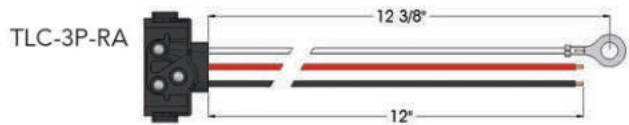

TRAILER LIGHT CONNECTORS

Easy to Install

Universal Design

5 yr Warranty

IP66 Weatherproof

Plug & Play

CLC-2P-RA

CLC-2P-SA

TLC-2P-RA

TLC-2P-SA

TLC-3P-RA

TLC-3P-RA-WR

TLC-3P-SA

TRLC-4P-SA

SPECIFICATION

Item Weight	4 Ounces
Bulb Type	LED
Amperage	10 A
Voltage	9-30 VDC
Waterproof	IP66 Rated
Available Pack	1, 2 & 10